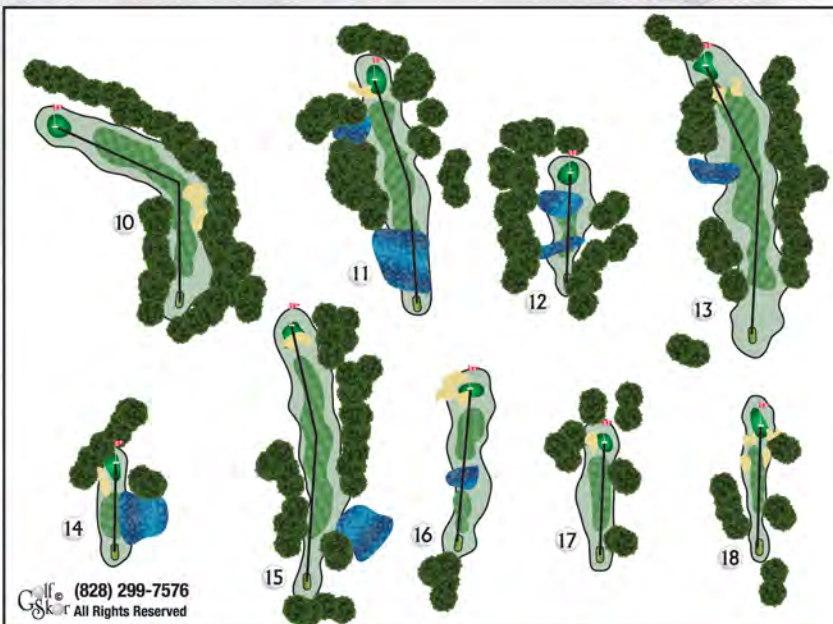

Don't just get a great team.
Get one of the best.

Member FDIC

RIG
RENTALS TO GO
877-929-1919

LUXURY
RESTROOM
TRAILERS!

SCAN HERE

In life, there are no mulligans. Plan accordingly.

INSURANCE
AGENCY

800.965.6264
nbtinsurance.com

Hole	1	2	3	4	5	6	7	8	9	OUT	INITIALS	10	11	12	13	14	15	16	17	18	IN	TOT	HCP	NET	
Blue	70.0/127	348	139	376	464	494	452	497	188	367		3325	504	349	187	498	183	406	321	224	302	2974	6299		
White	69.1/122	333	130	358	443	486	439	469	176	356		3190	484	338	174	483	172	398	312	218	288	2867	6057		
Handicap	13	17	7	1	11	3	9	15	5			6	12	14	8	10	2	16	4	18					
White/Red Par	4	3	4	4	5/4	4	5	3	4	36/35		5	4	3	5	3	4	4	3/4	4	35/36	71			
Red	68.3/118	295	122	310	348	344	359	408	164	306	2656	427	328	112	440	144	336	224	216	252	2479	5135			
Handicap	13	17	9	3	5	1	7	15	11			8	6	10	2	12	4	14	18	16					

Date: _____ Scorer: _____ Attest: _____

Golf (828) 299-7576
All Rights Reserved

NORWICH MONUMENT
Markers • Monuments • Mausoleums
6395 State Hwy. 12, Norwich, NY
607-334-3944
norwichmonuments.com
Jason Flanagan, Owner

NORWICH SYRACUSE
6460 State Hwy. 12 Norwich, NY
607-334-3400
OLIVER'S CAMPERS
Family Owned & Operated
www.oliverscampers.com
2843 Route 11 LaFayette, NY
315-677-8154

NORWICH DODGE CHRYSLER JEEP
Your Hometown Team
Paul Cirello • Shelly Ciborowski • Jamie Vosburgh
Jason Davis • Ashley Loomis • Alysa Maynard • Randi Monroe
WE ARE YOUR HOMETOWN DEALER!
158 County Rd 32A, Norwich, NY • 607-336-CARS • www.norwichdodgechryslerjeep.com

Reese-Marshall Co., Inc.
FUEL OIL • DIESEL • PROPANE 334-3633
We make warm friends and keep you cool.

McCredy Motors, Inc.
159-163 South Broad St., Norwich
607-334-3234 • mcredymotors.com

Tri County COLLISION
Quality Collision Repair & Auto Rental
944 State Highway 12, Greene, NY
call/text 607-656-5656
tricontyncollisionny.com