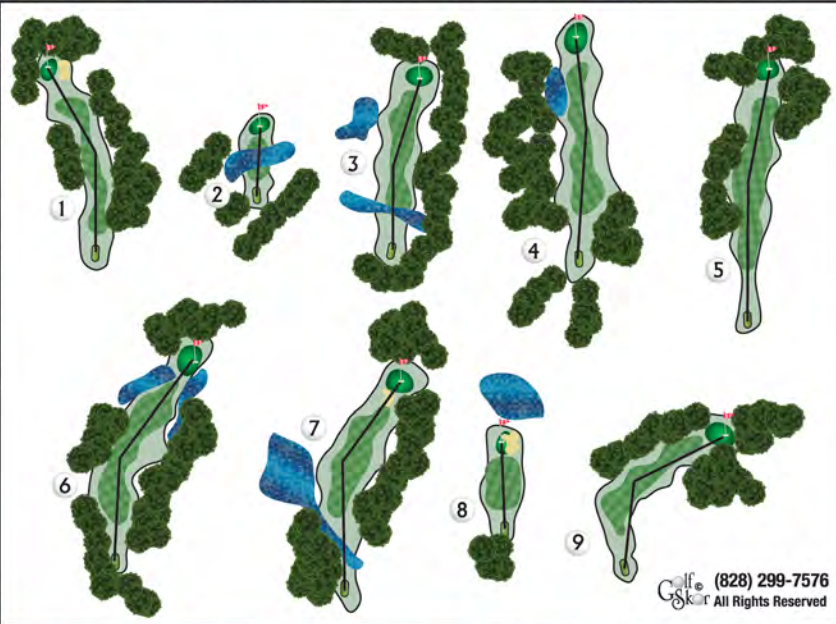

DENNY'S WINE & LIQUORS
13 Mitchell St., Norwich **FREE DELIVERY**
607-334-5465 **OPEN SUNDAYS**
Mon-Sat 9-9 • Sun 12-4 • Major Credit Cards Accepted

Golf (828) 299-7576
All Rights Reserved

Hampton Inn by Hilton
HAMPTON INN ONEONTA
Hope Kabir Hope.kabir@hilton.com
225 River Street • Oneonta, NY 13820
Tel: 607.433.9000 • Fax: 607.433.9001 www.oneonta.hamptoninn.com

USGA Rules Govern All Play
Except as modified by Local, Special, or Temporary Rules, which will be in effect upon being posted, handed out, or already covered on the scorecard.

- Bank in front of #3 green is in play-no free lift.
- All ponds, creeks, and drainage ditches are hazards.
- All trees and shrubbery are in play unless tagged or staked, except hedge bordering any tees and cart paths.
- Free drop from immovable obstructions in accordance with **The Free Drop Rule.** Immovable obstructions include: cart paths, ball washers, sprinkler heads, shelters, clubhouse, maintenance roads, newly planted trees, and 150 yard markers.
- Free drop from all flower beds and wood chips around memorial trees and shrubs.

Etiquette

- Keep golf carts on black top paths or in rough where possible.
- Keep all carts away from greens and tees and prior to putting, park cart on side of the green closest to next tee.
- Repair ball marks on greens, replace divots, and rake bunkers smooth.

Lightning:
1 Long Horn Blast= **STOP PLAY** • 3 Short Horn Blasts= Resume Play

Slope/Rating
Gold: 64.1/108 Silver: 63.5/104

Pro Shop 336-2685 • Club House 336-9214

Golf (828) 299-7576
All Rights Reserved

NORWICH OUTDOOR POWER EQUIPMENT
5876 County Road 32
Norwich
607-334-4378
www.norwichope.com

VISIONS FEDERAL CREDIT UNION
5411 State Highway 12, Norwich
800-242-2120
visionsfcu.org

MAGROS
Pizzeria
Joe & Vinnys
102-104 E Main Street, Norwich • 607-336-9588

Canasawacta
COUNTRY CLUB